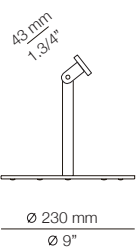

74 WH
91 ND

MOO_4067 - TABLE SUPPORT

43 mm
1.3/4"

225 mm
8.7/8"

∅ 230 mm
∅ 9"

114067XX0

Table support

FINISHES / ACABADOS