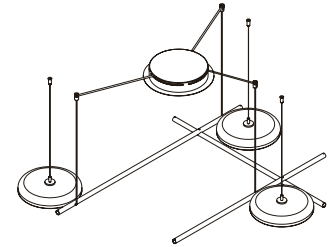

FEATURES / CARACTERÍSTICAS

* LED 3x19W (2700K / Ang.120° / >80CRI 24V) / 100V - 277V / Typ 3x1800 lumens
Driver included / Dimmable 0-10V

FINISHES / ACABADOS

74 WH
91 ND

Product includes:

- 1 surface canopy 113815XX3
- 1 unit of T-4063
- 2 drivers 671000052 / Dimmable 0-10V