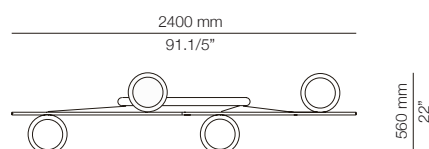

MOO_L92S2D - WITH SURFACE CANOPY

Composition includes:

- 1 linear canopy 114063XX3
- 2 units of T-4062
- 1 driver 671000053 / Dimmable 0-10V
- 1 union KIT 124062002

FINISHES / ACABADOS

74 WH
91 ND