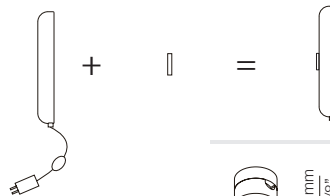

- 1 shade of M-4066
- 1 flat wall support 114060000

FINISHES / ACABADOS

74 WH
91 ND

124060262

Cable holder to guide the cord
Sujetacable para guiar cable

MOO_4061 - WALL SUPPORT STEM

110 mm
4.3/8"

114061XX0