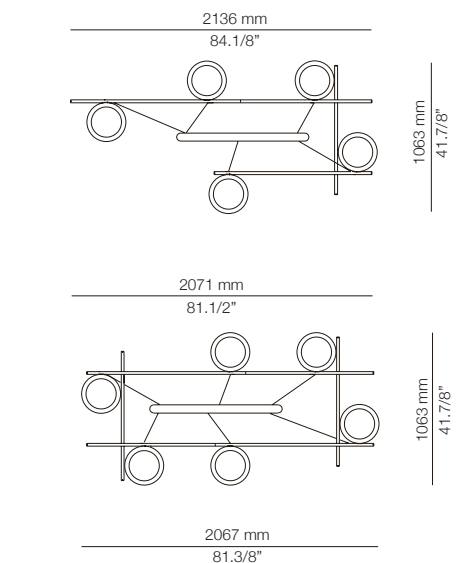

MOO_L92S1D1T - WITH SURFACE CANOPY

Composition includes:

- 1 linear canopy 114063XX3
- 1 unit of T-4062
- 1 unit of T-4063
- 3 drivers 671000052 / Dimmable 0-10V
- 1 union KIT 124062002

FINISHES / ACABADOS

74 WH
91 ND