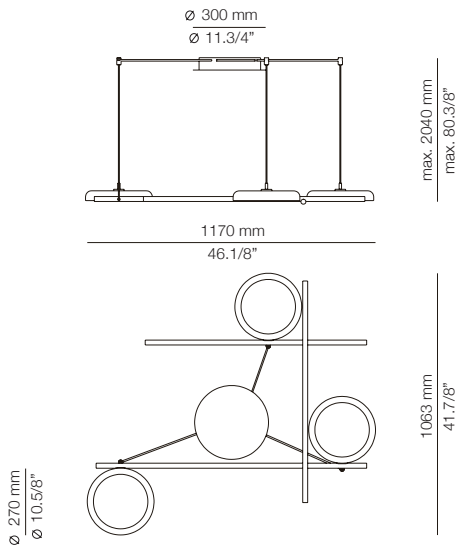

MOOD

MOO_4063S - WITH SURFACE CANOPY

FEATURES / CARACTERÍSTICAS

* LED 3x19W (2700K / Ang.120° / >80CRI 24V) / 100V - 277V / Typ 3x1800 lumens
Driver included / Dimmable 0-10V

FINISHES / ACABADOS

74 WH
91 ND

Product includes:

- 1 surface canopy 113815XX3
- 1 unit of T-4063
- 2 drivers 671000052 / Dimmable 0-10V