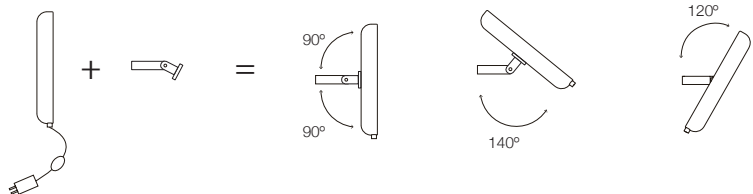

FINISHES / ACABADOS

74 WH
91 ND