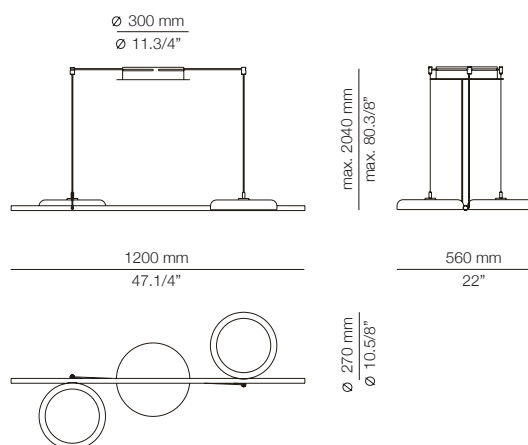

MOOD

MOO_4062S - WITH SURFACE CANOPY

FEATURES / CARACTERÍSTICAS

* LED 2x19W (2700K / Ang.120° / >80CRI 24V) / 230V / Typ 2x1800 lumens
Driver included / Dimmable Triac

FINISHES / ACABADOS

74 WH
91 ND

Product includes:

- 1 surface canopy 113815XX3
- 1 unit of T-4062
- 2 drivers 671000090 / Dimmable Triac

MOO_4062R - WITH RECESSED CANOPY