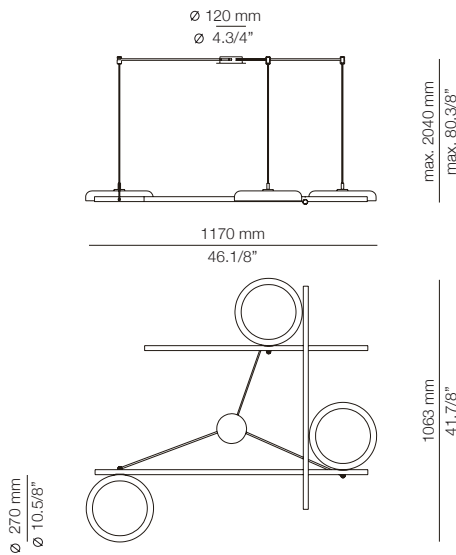

FEATURES / CARACTERÍSTICAS

* LED 3x19W (2700K / Ang.120° / >80CRI 24V) / 100V - 277V / Typ 3x1800 lumens
Driver included / Dimmable 0-10V

FINISHES / ACABADOS

74 WH
91 ND

Product includes:

- 1 surface canopy 113815XX3
- 1 unit of T-4063
- 2 drivers 671000052 / Dimmable 0-10V