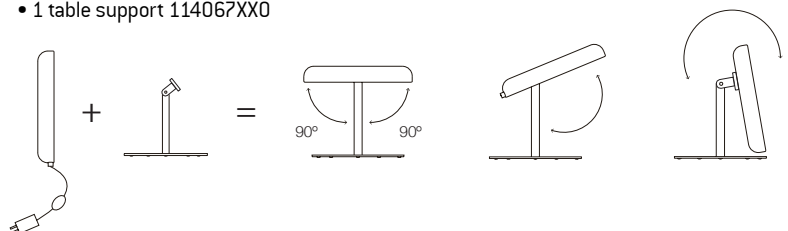

74 WH
91 ND

SHADE M-4066 + TABLE SUPPORT

Direct or indirect light

Product includes:

- 1 shade of M-4066
- 1 table support 114067XX0

FINISHES / ACABADOS

74 WH
91 ND

MOO_4065 - CEILING SUPPORT