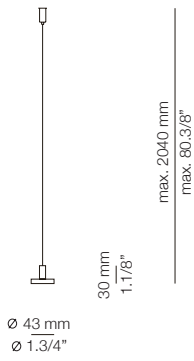

MOO_4065 - CEILING SUPPORT

114065000
Ceiling support

FINISHES / ACABADOS
COLOURLESS