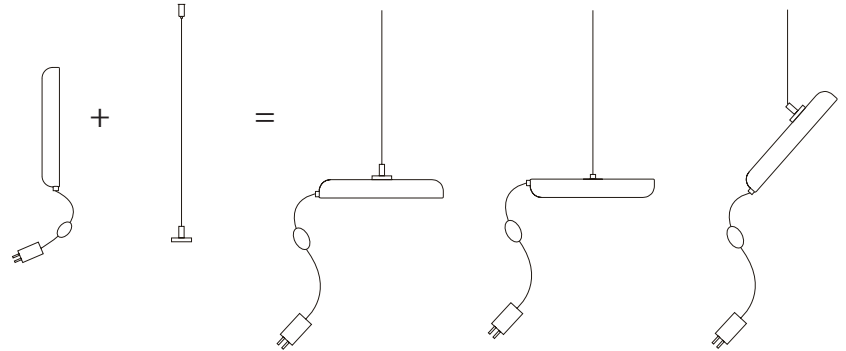

SHADE M-4066 + CEILING SUPPORT

Direct or indirect light
Product includes:

- 1 shade of M-4066
- 1 ceiling support 114065000

FINISHES / ACABADOS
74 WH
91 ND

MOO_4068 - FLOOR SUPPORT

114068XX0
Floor support

FINISHES / ACABADOS
74 WH
91 ND