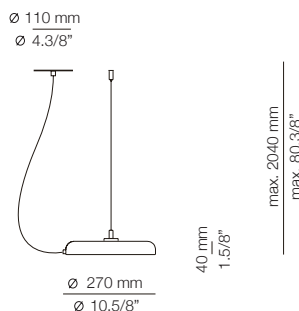

FEATURES / CARACTERÍSTICAS

* LED 19W (2700K / Ang.120° / >80CRI 24V) / 230V / Typ 1800 lumens
Remote driver included / Dimmable Triac

FINISHES / ACABADOS

74 WH
91 ND

Product includes:

- 1 recessed canopy 113534XX2
- 1 unit of T-4064
- 1 remote driver 671000090 / Dimmable Triac

Ø 60mm drill on dropped ceiling
Orificio Ø 60mm en falso techo