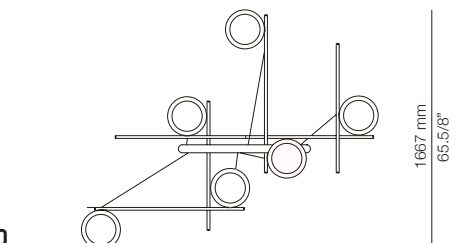

MOO_L92S2TV1 - WITH SURFACE CANOPY

Composition includes:

- 1 linear canopy 114063XX3
- 2 units of T-4063
- 3 drivers 671000052 / Dimmable 0-10V
- 1 union KIT 124062002

FINISHES / ACABADOS

74 WH
91 ND

MOO_L92S2D - WITH SURFACE CANOPY

Composition includes:

- 1 linear canopy 114063XX3
- 2 units of T-4063
- 3 drivers 671000052 / Dimmable 0-10V
- 1 union KIT 124062002

FINISHES / ACABADOS

74 WH
91 ND