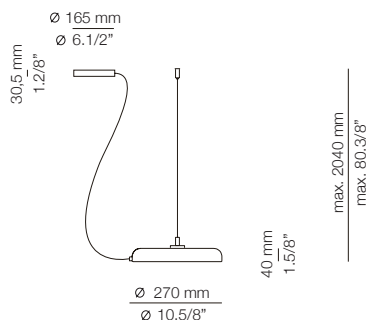

MOOD

MOO_4064S - WITH SURFACE CANOPY