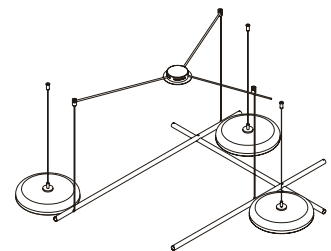

- 1 recessed canopy 113820XX3
- 1 unit of T-4063
- 2 remote drivers 671000052 / Dimmable 0-10V

 \varnothing 65mm drill on dropped ceiling
Orificio \varnothing 65mm en falso techo

MOO_L92S1D1T - WITH SURFACE CANOPY