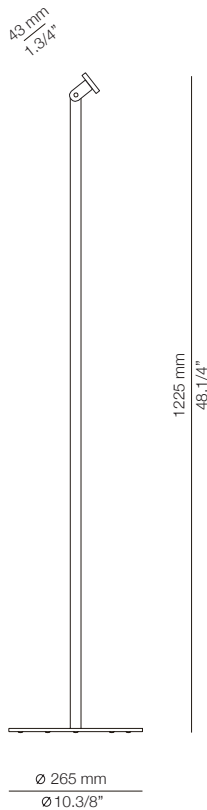

MOO_4065 - CEILING SUPPORT

114065000
Ceiling support

FINISHES / ACABADOS
COLOURLESS

SHADE M-4066 + CEILING SUPPORT

Direct or indirect light
Product includes:

- 1 shade of M-4066
- 1 ceiling support 114065000

FINISHES / ACABADOS
74 WH
91 ND

MOO_4068 - FLOOR SUPPORT

114068XX0
Floor support

FINISHES / ACABADOS
74 WH
91 ND

SHADE M-4066 + FLOOR SUPPORT

Direct or indirect light
Product includes:

- 1 shade of M-4066
- 1 floor support 114068XX0

FINISHES / ACABADOS
74 WH
91 ND