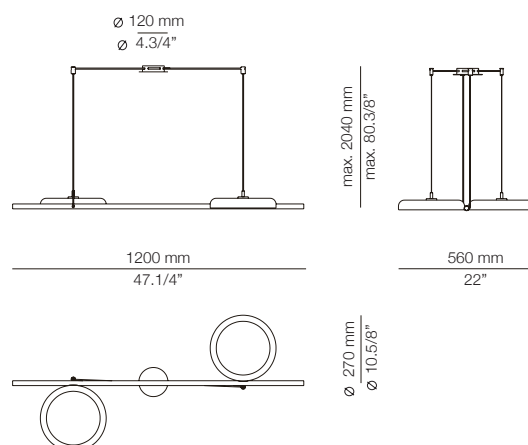

FEATURES / CARACTERÍSTICAS

* LED 2x19W (2700K / Ang.120° / >80CRI 24V) / 230V / Typ 2x1800 lumens
Remote driver included / Dimmable Triac

FINISHES / ACABADOS

74 WH
91 ND

Product includes:

- 1 recessed canopy 113820XX3
- 1 unit of T-4062
- 2 remote drivers 671000090 / Dimmable Triac

Ø 60mm drill on dropped ceiling
Orificio Ø 60mm en falso techo